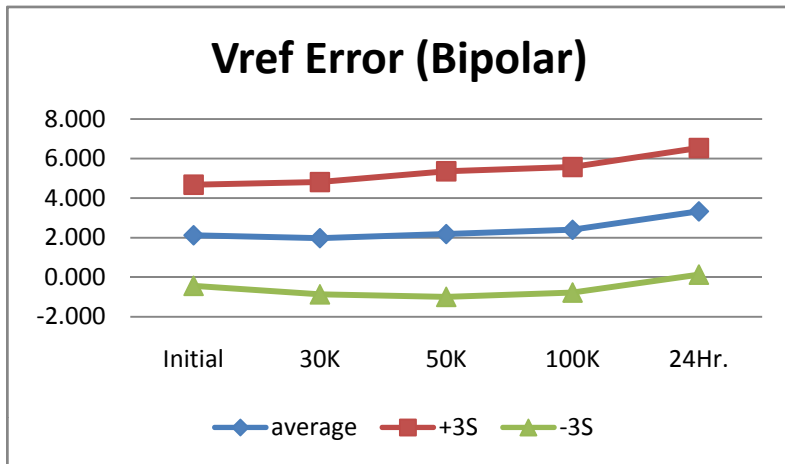

5	Vref err Bip				mV
SN	Initial	30K	50K	100K	24Hr.
587	1.523	1.984	1.335	1.356	1.388
573	2.8	3.303	3.324	3.449	4.466
574	0.979	1.062	1.23	1.272	2.498
576	1.649	1	1.188	1.67	2.854
577	2.57	2.444	2.486	3.366	4.026
578	3.889	3.826	4.391	4.433	5.533
579	1.167	1.397	1.335	1.376	1.953
580	2.214	1.9	2.779	2.696	3.23
581	1.67	1.335	1.418	1.628	2.77
582	1.9	1.628	1.691	1.774	2.623
583	2.382	1.837	1.984	2.34	3.377
min	0.979	1	1.188	1.272	1.953
max	3.889	3.826	4.391	4.433	5.533
stdev	0.853	0.948	1.060	1.059	1.068
average	2.122	1.973	2.183	2.400	3.333
+3S	4.682	4.816	5.362	5.578	6.537
-3S	-0.438	-0.870	-0.997	-0.778	0.129

6	Vref err Uni				mV
SN	Initial	30K	50K	100K	24Hr.
587	0.811	1.188	0.937	0.979	0.613
573	2.256	2.549	2.842	2.8	3.942
574	0.392	0.309	0.539	0.665	1.66
576	1	0.413	0.644	1	2.058
577	2.026	1.711	1.921	2.737	3.607
578	3.491	3.24	3.763	3.973	4.738
579	0.581	0.832	0.79	0.581	1.241
580	1.523	1.251	1.942	2.109	2.414
581	1.104	0.79	0.748	1.209	2.183
582	1.356	1.125	1.083	1.188	1.953
583	1.691	1.167	1.439	1.67	2.519
min	0.392	0.309	0.539	0.581	1.241
max	3.491	3.24	3.763	3.973	4.738
stdev	0.903	0.930	1.062	1.098	1.107
average	1.542	1.339	1.571	1.793	2.632
+3S	4.250	4.127	4.757	5.087	5.953
-3S	-1.166	-1.450	-1.614	-1.501	-0.690