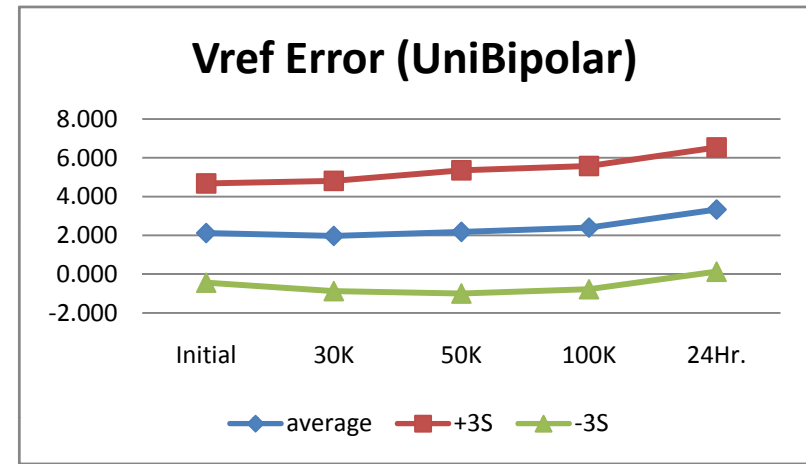

5	Vref err Bip				mV
SN	Initial	30K	50K	100K	24Hr.
587	1.523	1.984	1.335	1.356	1.388
573	2.8	3.303	3.324	3.449	4.466
574	0.979	1.062	1.23	1.272	2.498
576	1.649	1	1.188	1.67	2.854
577	2.57	2.444	2.486	3.366	4.026
578	3.889	3.826	4.391	4.433	5.533
579	1.167	1.397	1.335	1.376	1.953
580	2.214	1.9	2.779	2.696	3.23
581	1.67	1.335	1.418	1.628	2.77
582	1.9	1.628	1.691	1.774	2.623
583	2.382	1.837	1.984	2.34	3.377
min	0.979	1	1.188	1.272	1.953
max	3.889	3.826	4.391	4.433	5.533
stdev	0.853	0.948	1.060	1.059	1.068
average	2.122	1.973	2.183	2.400	3.333
+3S	4.682	4.816	5.362	5.578	6.537
-3S	-0.438	-0.870	-0.997	-0.778	0.129

6	Vref err Uni				mV
SN	Initial	30K	50K	100K	24Hr.
587	0.811	1.188	0.937	0.979	0.613
573	2.256	2.549	2.842	2.8	3.942
574	0.392	0.309	0.539	0.665	1.66
576	1	0.413	0.644	1	2.058
577	2.026	1.711	1.921	2.737	3.607
578	3.491	3.24	3.763	3.973	4.738
579	0.581	0.832	0.79	0.581	1.241
580	1.523	1.251	1.942	2.109	2.414
581	1.104	0.79	0.748	1.209	2.183
582	1.356	1.125	1.083	1.188	1.953
583	1.691	1.167	1.439	1.67	2.519
min	0.392	0.309	0.539	0.581	1.241
max	3.491	3.24	3.763	3.973	4.738
stdev	0.903	0.930	1.062	1.098	1.107
average	1.542	1.339	1.571	1.793	2.632
+3S	4.250	4.127	4.757	5.087	5.953
-3S	-1.166	-1.450	-1.614	-1.501	-0.690