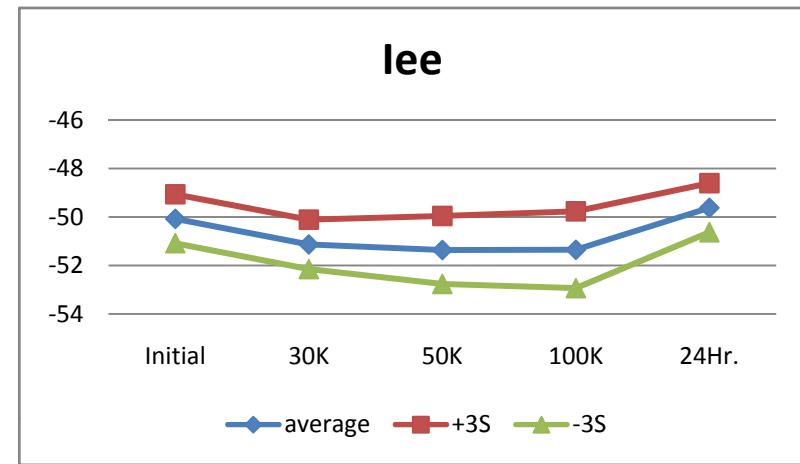

2	IEE				mA
SN	Initial	30K	50K	100K	24Hr.
587	-49.973	-49.909	-49.797	-49.871	-49.938
573	-49.6	-50.692	-50.692	-50.692	-49.192
574	-50.085	-51.438	-51.811	-51.848	-50.199
576	-50.309	-51.438	-51.438	-51.811	-49.938
577	-49.973	-50.692	-50.804	-50.505	-49.565
578	-50.719	-51.475	-51.811	-51.811	-50.012
579	-49.6	-50.953	-51.326	-51.363	-49.192
580	-49.973	-51.251	-51.811	-51.55	-49.378
581	-49.973	-50.692	-50.692	-50.692	-49.528
582	-50.309	-51.438	-51.699	-51.438	-49.565
583	-50.197	-51.251	-51.55	-51.811	-49.602
min	-50.719	-51.475	-51.811	-51.848	-50.199
max	-49.6	-50.692	-50.692	-50.505	-49.192
stdev	0.337	0.34	0.468	0.528	0.338
average	-50.074	-51.132	-51.363	-51.352	-49.617
+3S	-49.063	-50.112	-49.96	-49.767	-48.603
-3S	-51.084	-52.152	-52.766	-52.937	-50.631