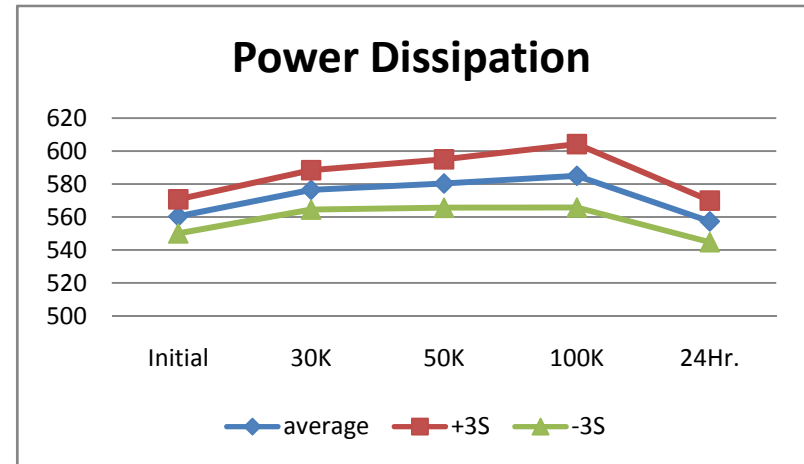

3	ILOGIC				mA
SN	Initial	30K	50K	100K	24Hr.
587	0.349	0.349	0.352	0.349	0.351
573	0.334	0.378	0.4	0.475	0.349
574	0.342	0.396	0.429	0.497	0.365
576	0.342	0.394	0.425	0.496	0.36
577	0.338	0.38	0.41	0.455	0.356
578	0.345	0.389	0.417	0.486	0.36
579	0.331	0.384	0.414	0.485	0.347
580	0.349	0.4	0.435	0.521	0.365
581	0.331	0.378	0.438	0.456	0.348
582	0.342	0.396	0.432	0.507	0.365
583	0.332	0.385	0.417	0.504	0.352
min	0.331	0.378	0.4	0.455	0.347
max	0.349	0.4	0.438	0.521	0.365
stdev	0.006	0.008	0.012	0.021	0.007
average	0.339	0.388	0.422	0.488	0.357
+3S	0.358	0.413	0.458	0.553	0.378
-3S	0.319	0.363	0.385	0.424	0.335

4	Pd				mW
SN	Initial	30K	50K	100K	24Hr.
587	559.671	559.333	558.766	559.138	561.213
573	556.858	571.362	573.423	577.716	552.047
574	562.162	581.198	585.665	591.665	564.987
576	563.333	579.249	582.131	589.523	560.095
577	559.032	571.376	573.874	574.69	554.626
578	567.447	581.162	585.213	589.468	562.62
579	555.674	574.708	580.126	585.561	553.783
580	559.671	577.528	583.567	588.292	555.247
581	557.632	571.362	573.44	575.671	553.807
582	561.394	579.257	583.539	587.627	557.974
583	560.755	577.444	581.903	589.569	558.1
min	555.674	571.362	573.423	574.69	552.047
max	567.447	581.198	585.665	591.665	564.987
stdev	3.455	3.988	4.895	6.413	4.214
average	560.396	576.465	580.288	584.978	557.329
+3S	570.76	588.43	594.974	604.218	569.97
-3S	550.031	564.5	565.602	565.739	544.687