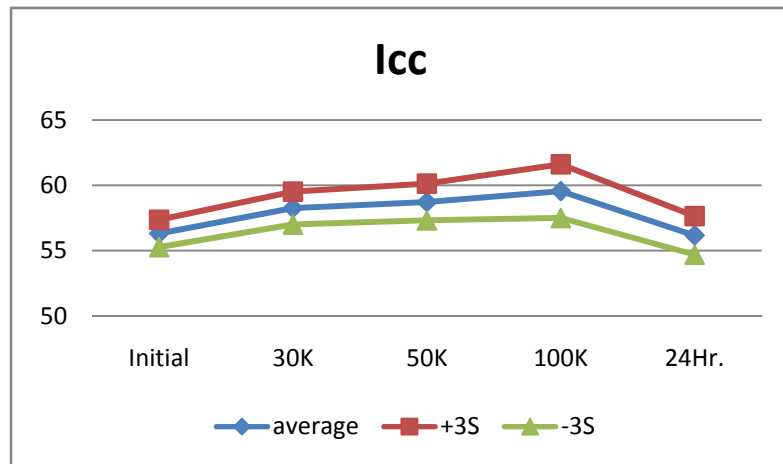

2	IEE				mA
SN	Initial	30K	50K	100K	24Hr.
587	-49.973	-49.909	-49.797	-49.871	-49.938
573	-49.6	-50.692	-50.692	-50.692	-49.192
574	-50.085	-51.438	-51.811	-51.848	-50.199
576	-50.309	-51.438	-51.438	-51.811	-49.938
577	-49.973	-50.692	-50.804	-50.505	-49.565
578	-50.719	-51.475	-51.811	-51.811	-50.012
579	-49.6	-50.953	-51.326	-51.363	-49.192
580	-49.973	-51.251	-51.811	-51.55	-49.378
581	-49.973	-50.692	-50.692	-50.692	-49.528
582	-50.309	-51.438	-51.699	-51.438	-49.565
583	-50.197	-51.251	-51.55	-51.811	-49.602
min	-50.719	-51.475	-51.811	-51.848	-50.199
max	-49.6	-50.692	-50.692	-50.505	-49.192
stdev	0.337	0.34	0.468	0.528	0.338
average	-50.074	-51.132	-51.363	-51.352	-49.617
+3S	-49.063	-50.112	-49.96	-49.767	-48.603
-3S	-51.084	-52.152	-52.766	-52.937	-50.631