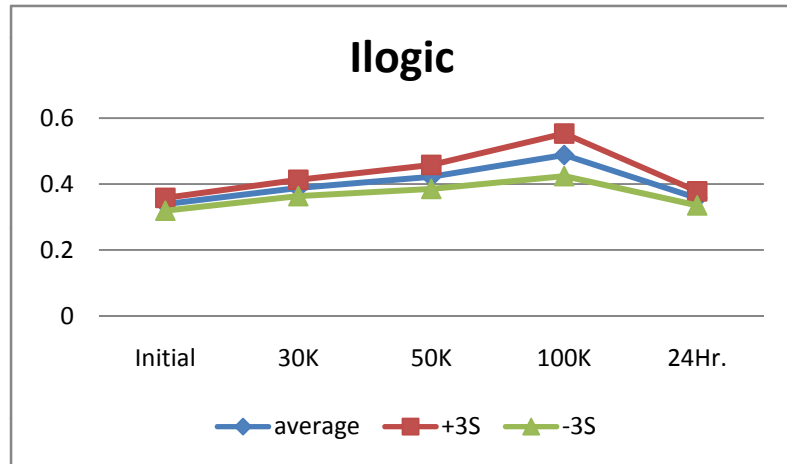

3	ILOGIC				mA
SN	Initial	30K	50K	100K	24Hr.
587	0.349	0.349	0.352	0.349	0.351
573	0.334	0.378	0.4	0.475	0.349
574	0.342	0.396	0.429	0.497	0.365
576	0.342	0.394	0.425	0.496	0.36
577	0.338	0.38	0.41	0.455	0.356
578	0.345	0.389	0.417	0.486	0.36
579	0.331	0.384	0.414	0.485	0.347
580	0.349	0.4	0.435	0.521	0.365
581	0.331	0.378	0.438	0.456	0.348
582	0.342	0.396	0.432	0.507	0.365
583	0.332	0.385	0.417	0.504	0.352
min	0.331	0.378	0.4	0.455	0.347
max	0.349	0.4	0.438	0.521	0.365
stdev	0.006	0.008	0.012	0.021	0.007
average	0.339	0.388	0.422	0.488	0.357
+3S	0.358	0.413	0.458	0.553	0.378
-3S	0.319	0.363	0.385	0.424	0.335

4	Pd				mW
SN	Initial	30K	50K	100K	24Hr.
587	559.671	559.333	558.766	559.138	561.213
573	556.858	571.362	573.423	577.716	552.047
574	562.162	581.198	585.665	591.665	564.987
576	563.333	579.249	582.131	589.523	560.095
577	559.032	571.376	573.874	574.69	554.626
578	567.447	581.162	585.213	589.468	562.62
579	555.674	574.708	580.126	585.561	553.783
580	559.671	577.528	583.567	588.292	555.247
581	557.632	571.362	573.44	575.671	553.807
582	561.394	579.257	583.539	587.627	557.974
583	560.755	577.444	581.903	589.569	558.1
min	555.674	571.362	573.423	574.69	552.047
max	567.447	581.198	585.665	591.665	564.987
stdev	3.455	3.988	4.895	6.413	4.214
average	560.396	576.465	580.288	584.978	557.329
+3S	570.76	588.43	594.974	604.218	569.97
-3S	550.031	564.5	565.602	565.739	544.687