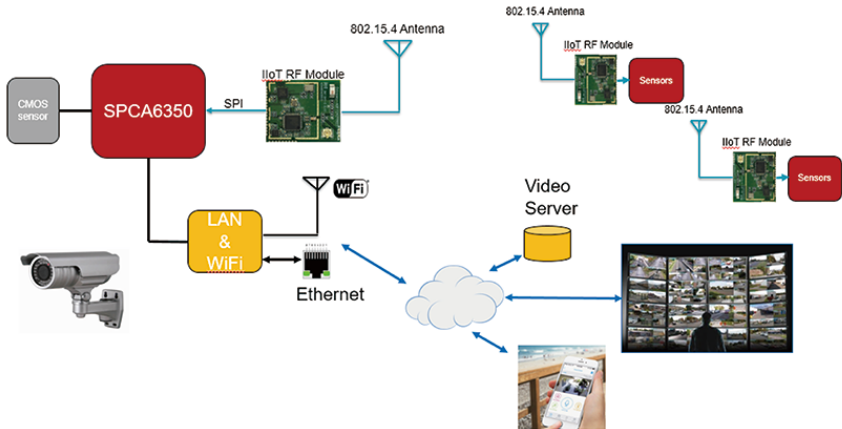

## Smart Camera: Camera + IIoT Gateway

802.15.4 ⚡

Temperature : 23C  
Humidity : 55%  
Front door : Open  
PM2.5 : 8.5 ppm  
Barometric : 1013.25 mbar  
Toxic Gas : 0.439 ppm  
Water pH : 7.4  
O2 : 25%  
NO2 : 50 ppm

802.15.4 ⚡

Build-In RF Module

Ethernet or WiFi

### Focus market and applications

- Security system
- Environmental monitoring
- Ecology monitoring
- Agricultural management
- Home monitoring
- Life monitoring